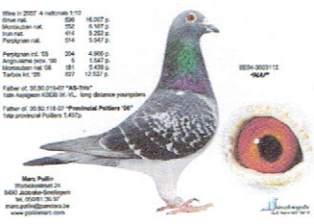

"Grandson Bourges" BE 12-3013361 M

Nai

BE 10-3133134 M
Son Bourges

Family of 1st price winners!

Father wins 8 x 1st
Mother wins 2 x 1st

Grandfathers win
10 x 1st and 8 x 1st

BE 12-3013361 M
Grandson Bourges

Souillac N 16/3.641
MontaubanN 286/3.990
Brive N 311/5.952
Libourne N 399/5.024
St-Vinc I 744/11.569
LaSouterN 918/11.236
Bourge N 1166/20.284
LimogesN 1525/15.009

StJuniens/N 60/1.364

Son Bourges x
Granddaughter Nai

BE 11-3050239 V
Granddaughter Nai

Mother to winners
Souillac N 16/3.641
Tulle Nat 33/5.731
Chateauroux
Nat 86/21.515

Inbred Nai
Father Nai x
Daughter Nai

BE 06-3194331 M
De Bourges

Ablis 1/357
Ablis 1/328
Ablis 1/258
Tours 1/248
Ablis 1/159
Clermont 1/147
Poitiers 1/104
Limoges 1/78

Bourges 114/10.906

BE 08-3094370 V
De "70"

Clermont 1/317
Clermont 1/219
Ablis 6/128

BE 00-3241030 M
Son Tony 030

Dax nat 5/5.026
int 13/19.420

Father Nai and
Cruyff

Nai *****breeder
Cruyff 2nd national
acepigeon Fond KBDB
2010

BE 09-3091108 V
Daughter Nai

Daughter Nai wins
Tours 6/243
Tours 11/382
Tours 20/528

Mother Alessio
Tulle 14 17/5.976
Tulle 12 22/10.251
Limoges 75/17.735
Chateaur 89/25.126

BE 04-3193313 M
Den As

10 x 1st price !
Clermont 1/482

00-3083634

BE 05-3197880 M
Blaauwe Sproeten

8 x 1st price !
Clermont 1/358

05-3037632

BE 94-3181040 M
De Tony

Narbonne '99 nat.
143/6.228

BE 98-3250067 V
Granddaughter Aldo

Son Aldo x
Geschulpte 913

BE 04-3003112 M
Nai

Nai ***** breeder
2 generations

BE 04-3003075 V
Kweekduivin 075-04

Kweekduivin 075-04
Mother to racers and