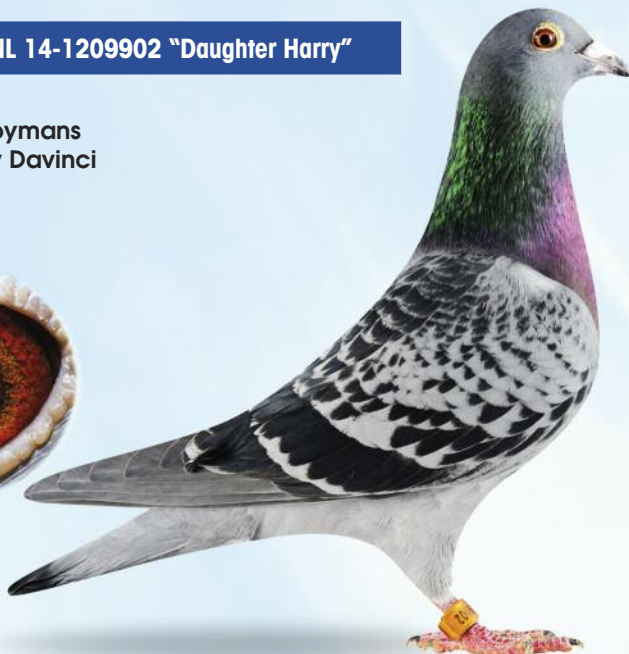

VAN ROY KOEN

NL 10-1864822 "Harry Jr."

Direct Jan Hooymans
Harry x Laetje 56

B 11-2051010 "Son Olympiade 003"

Superbreeder

Father to :

119-14 - 11 x 1st Reserve Olympiad pigeon Brussels

002-13 - 4 x 1st

504-16 - 2 x 1st

505-16 - 2 x 1st

489-17 - 1 x 1st

NL 14-1209902 "Daughter Harry"

Direct Jan Hooymans
Harry x Beauty Davinci

NL 14-1210031 "Son Harry"

Direct Jan Hooymans
Harry x Grd. Harry

Results KOEN VAN ROY LOFT 2018